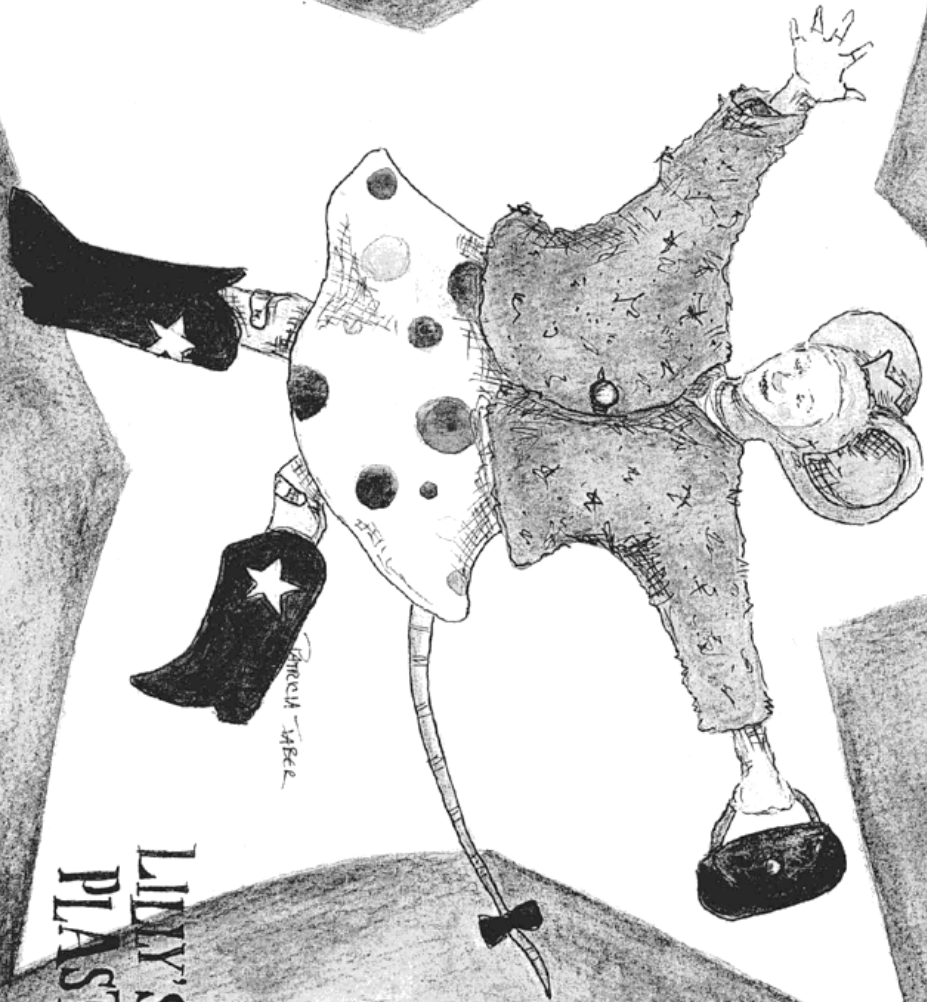

LILLY

LILLY'S PURPLE
PLASTIC PURSE

Nashville Children's Theatre
March, 2003